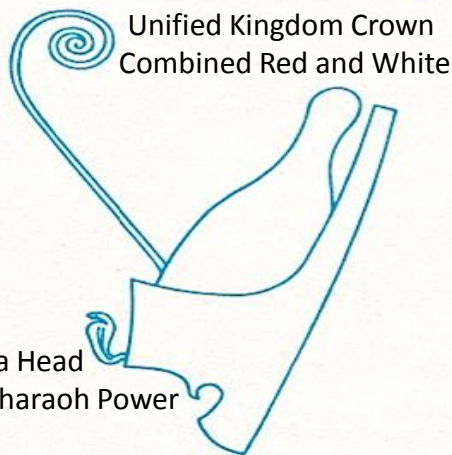

Red Crown of Lower Egypt

White Crown of Upper Egypt

Queens Crown

Flared Cobra Head  
Symbol of Pharaoh Power  
The Uraeus

Unified Kingdom Crown  
Combined Red and White

Egyptian crowns. *Left to right*: red crown; queen's crown (with two feathers, sun disk and Hathor horns); white crown (*top*); double crown; and (*far right*) the crown worn by Amun.