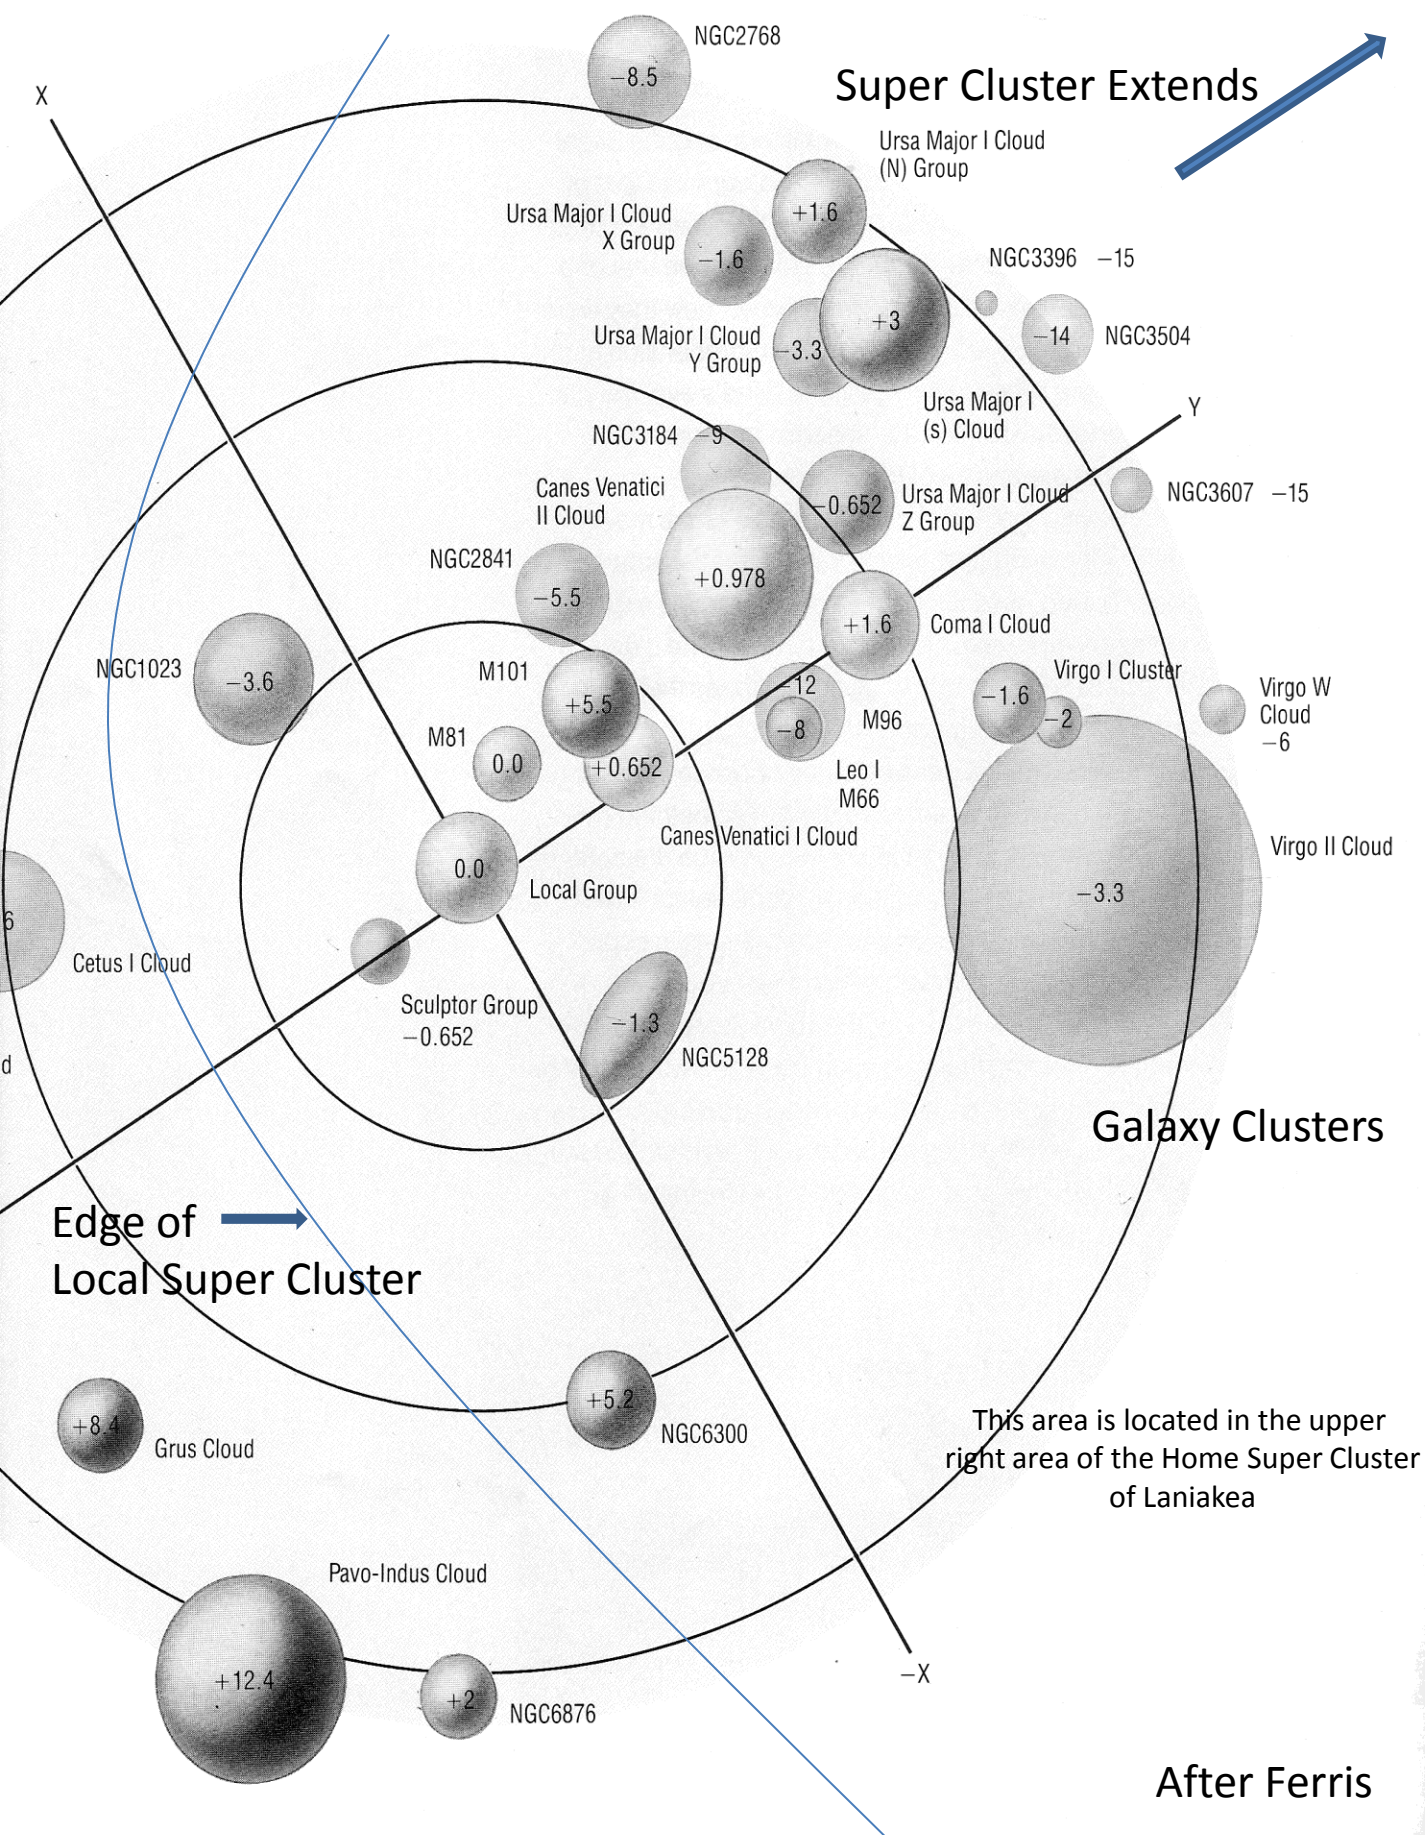

Each Ring: 20 Million Light Years

Super Cluster Extends

Edge of Local Super Cluster

Galaxy Clusters

This area is located in the upper right area of the Home Super Cluster of Laniakea

After Ferris